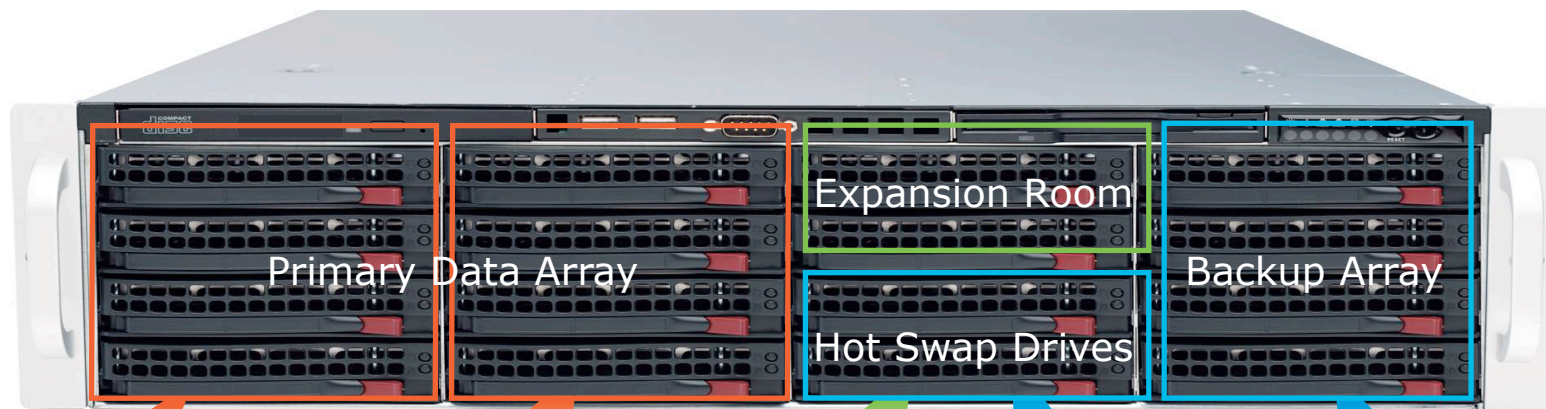

FASTEST

How CIM-Data's Virtualization Server gives you the:

Performance!

Files are stored across Four Hard Drives. Access is 4X faster!

"Instant" Backups to Mirrored Drives. Service twice as many users!

Add two more drives if needed. Or add an expansion chassis for even more drives.

Two drives standing by to automatically replace a failed drive.

Up to two weeks worth of backups are stored online!

...And more reliable, more economical for

CIM-Data * Signassure * Power Broker * Agency Manager